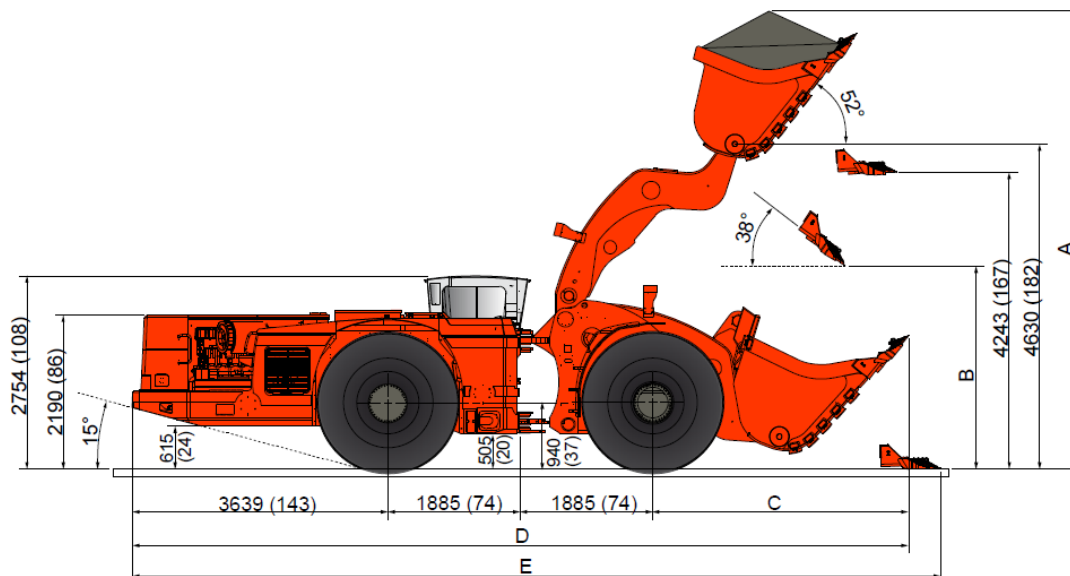

LH517 x 4

Available for
hire.

Short or Long-
term use.

Contact Jemrook
today.

LH517 Capabilities

Capacities

- Trimming capacity 17 200 kg 38 000 lb
- Break out force, lift 35 000 kg 77 160 lb
- Break out force, tilt 29 450 kg 64 930 lb
- Tipping load 35 500 kg 78 260 lb
- Standard bucket 7,0 m³ 9,2 yd³

LH517 dimensions

Main dimensions

- Total length 11 120 mm 438"
- Maximum width 3 000 mm 118"
- Height with canopy / cabin 2 754 mm 108"

DIMENSIONS (SIDE VIEW)

Contact Us

Scott St Clair

Operations Manager

ph: 03 6442 2699